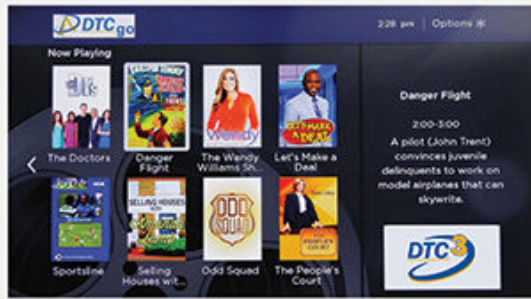

Guide Options

See What's On Now and the next two programs for each of your DTCgo Channels. Press the Arrows on your Roku remote to scroll through the programs in the Guide. The highlighted program will display program duration and information. Press OK on an On Now program to watch it.

Quick Guide: While you are watching a program, you can press the Left Arrow of your Roku remote, which will display a Quick Guide of currently airing programs on the left side of your TV screen.

Use the up and down arrows on your Roku remote to scroll through the currently airing programs and press OK on a highlighted channel to switch to that channel.

DTCgo Package is genius

Enjoy thousands of hours of movies and shows plus access to your favorite local channels for as low as **\$29.99/mo.***

Channels included:

25M is required.

- DTC3
- ABC
- Antenna TV
- CBS
- CBS 5+
- Comet
- Cozi TV
- Dabl
- FOX
- GetTV
- Rewind TV
- Justice
- Bounce
- MeTV
- MyTV
- NBC
- PBS
- PBS Kids